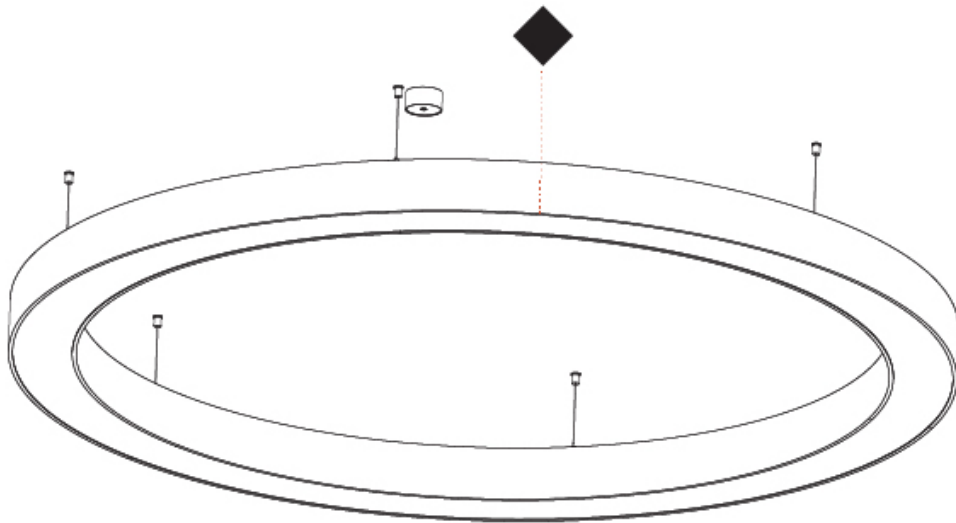

A30235-

PROJECT _____

TYPE _____

SPECIFIER _____

QUANTITY _____

DATE _____

A

GLORIOUS COLOR FINISH CHART